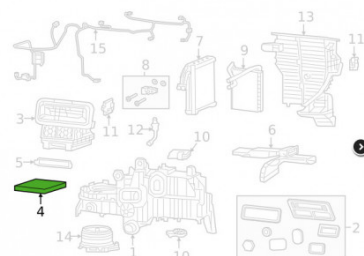

Fiche produit détaillée

Article : **FILTRE HABITACLE " origine constructeur "**

Aucune
image
disponible

Summary Filtre a air origine ref 68535623aa

Pricelist

Features

Description

application sur vehicule

Year	Make	Model	Body & Trim	Engine & Transmission
2021	Ram	1500	Big Horn, HFE, Laramie, Limited, Limited Longhorn, Lone Star, Rebel, TRX, Tradesman	3.0L V6 - Diesel, 3.6L V6 - Electric/Gas, 5.7L V8 - Electric/Gas, 5.7L V8 - Gas, 6.2L V8 - Gas
2021	Ram	1500 Classic	Express, SLT, Tradesman, Warlock	3.6L V6 - Flex, 5.7L V8 - Gas
2021	Ram	2500	Big Horn, Laramie, Limited, Limited Longhorn, Lone Star, Power Wagon, Tradesman	6.4L V8 - Gas, 6.7L L6 - Diesel